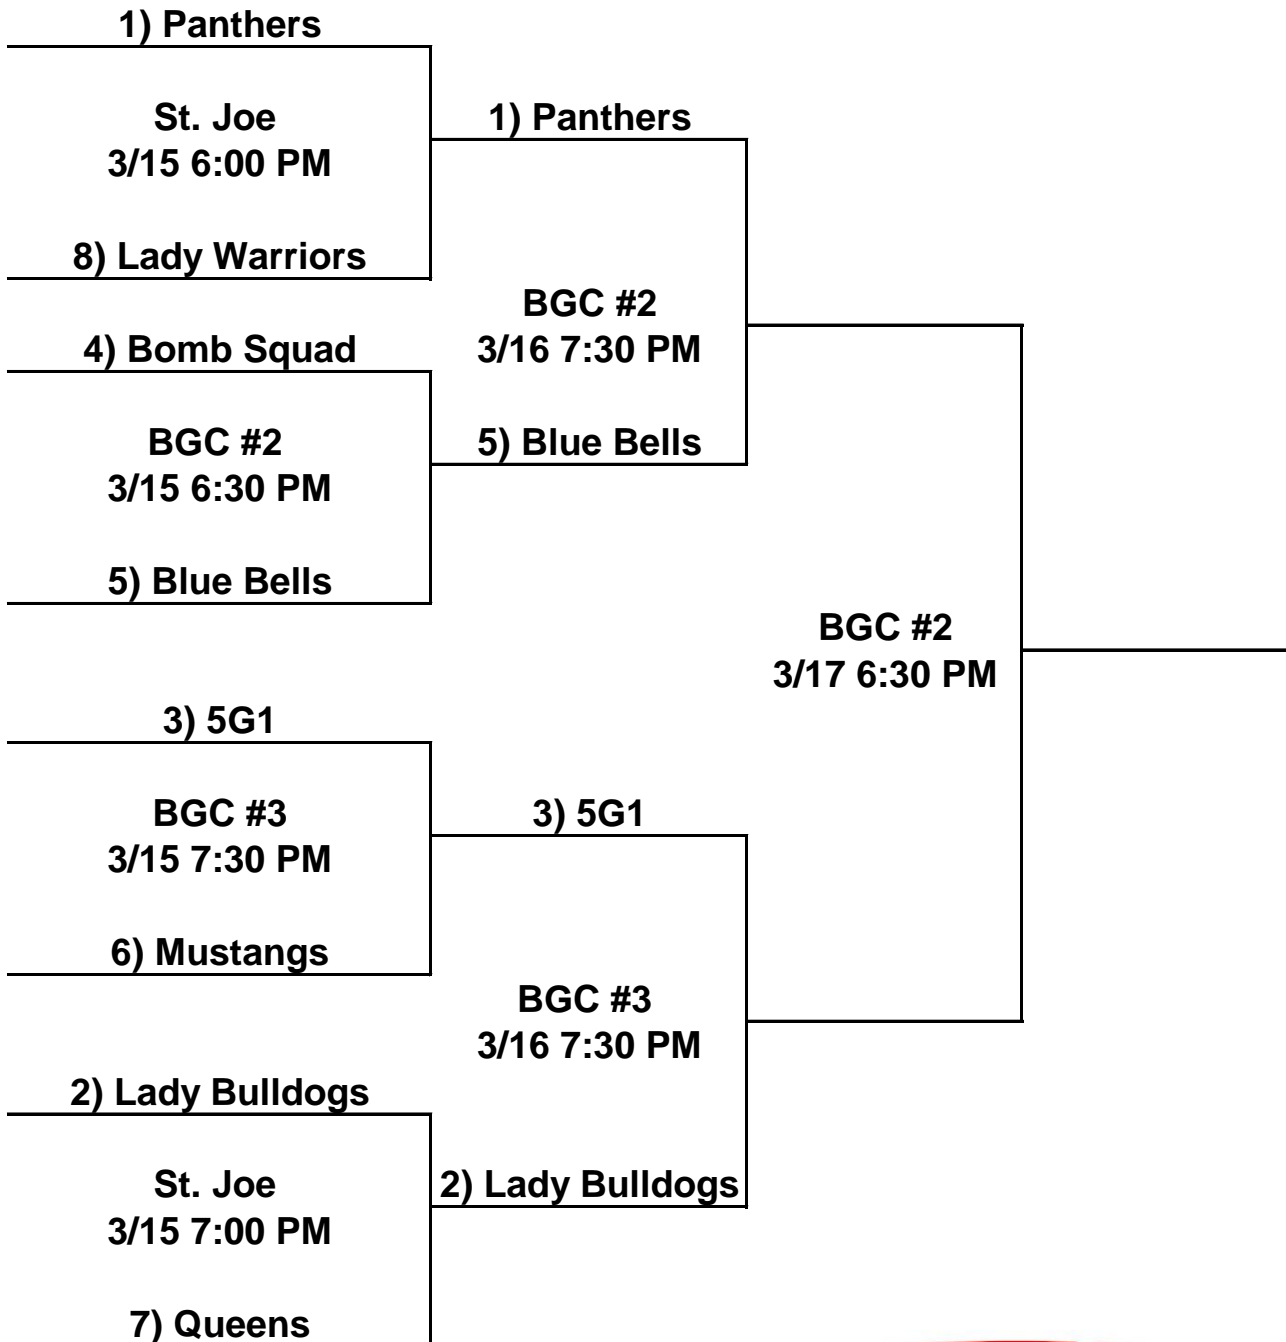

5/6th Grade Girls Tournament Bracket

Great Tasting Lunchmeat

|